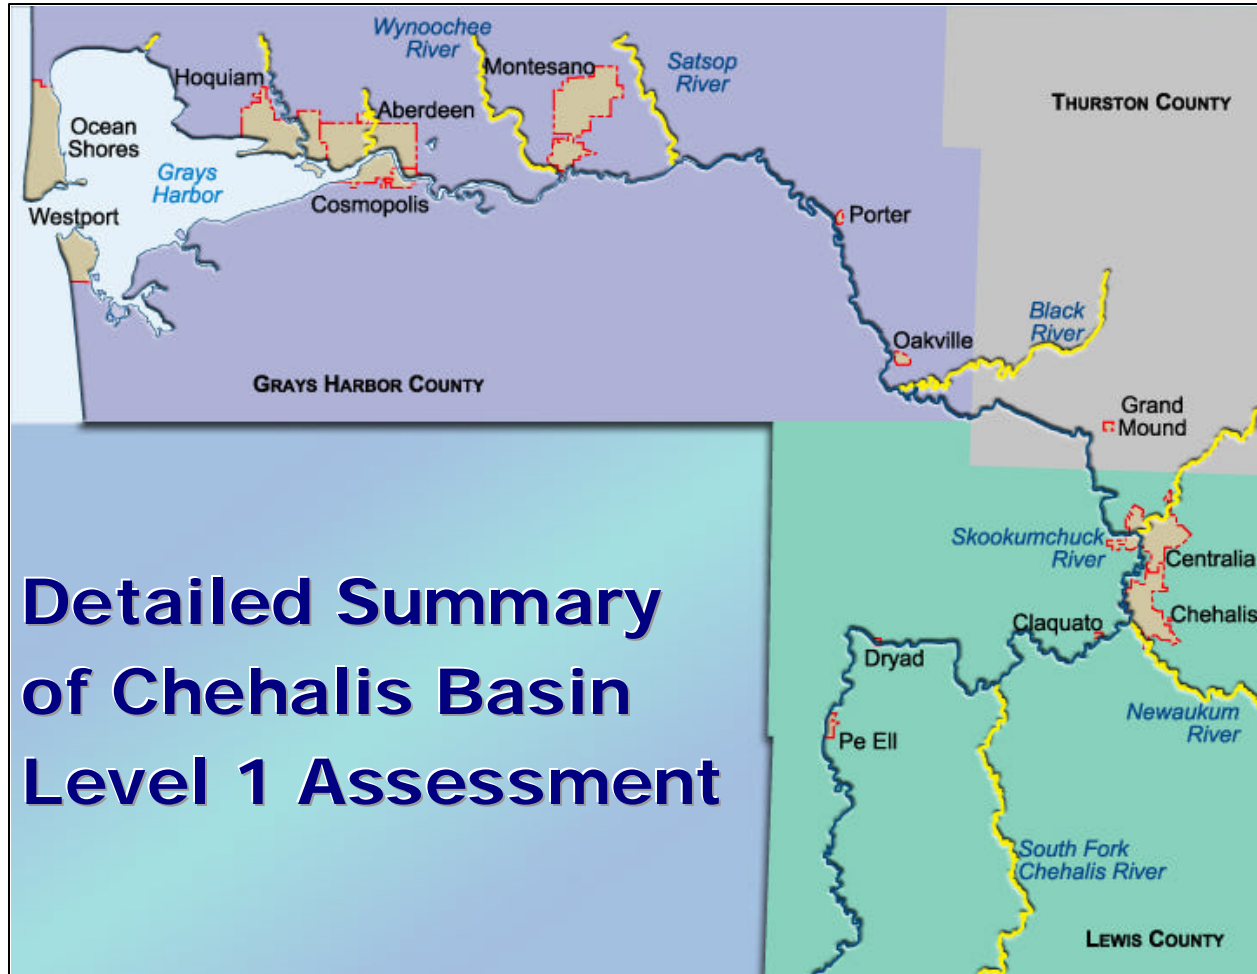

Chehalis Basin Partnership

March 2002

Prepared by

Tetra Tech/KCM, Inc.
1917 First Avenue
Seattle, Washington 98101

In Association With

Triangle Associates